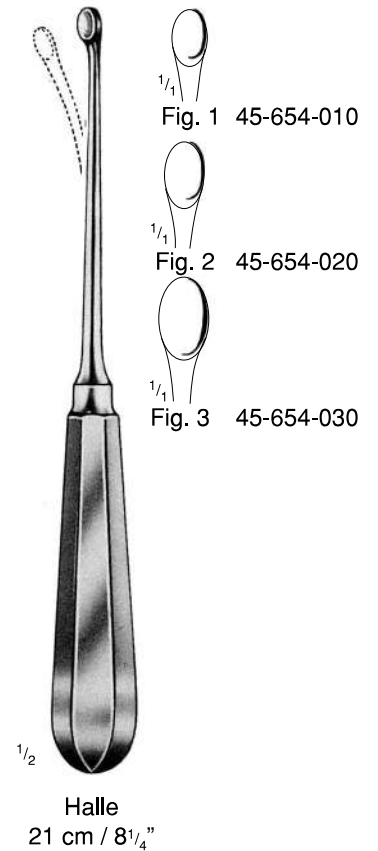

Bruns  
17 cm/6<sup>3</sup>/<sub>4</sub>"

"a vision" not just a company

**DURRANI & COMPANY**

**Bone Curettes**  
**Curettes Tranchentes**  
**Scharfe Löffel**

"a vision" not just a company

**DURRANI & COMPANY**

**Bone Elevators**  
**Leviers á os**  
**Knochenheber**

"a vision" not just a company

**DURRANI & COMPANY**

**Bone Elevators**  
Leviers á os  
Knochenhebel

$\frac{1}{2}$   
Hohmann  
28 cm/11"  
45-701-033