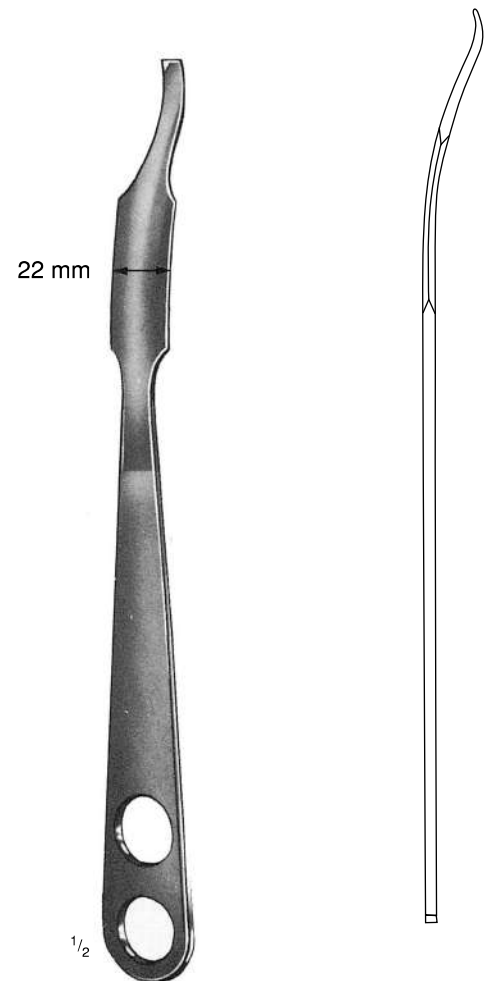

**Bone Elevators**  
**Leviers á os**  
**Knochenheber**

"a vision" not just a company

**DURRANI & COMPANY**

**Bone Elevators**  
Leviers á os  
Knochenhebel

$\frac{1}{2}$   
Hohmann  
28 cm/11"  
45-701-033

$\frac{1}{2}$   
Hohmann  
24 cm/9 $\frac{1}{2}$ "  
45-701-043

$\frac{1}{2}$   
Hohmann  
25 cm/10"  
45-701-022

"a vision" not just a company  
**DURRANI & COMPANY**