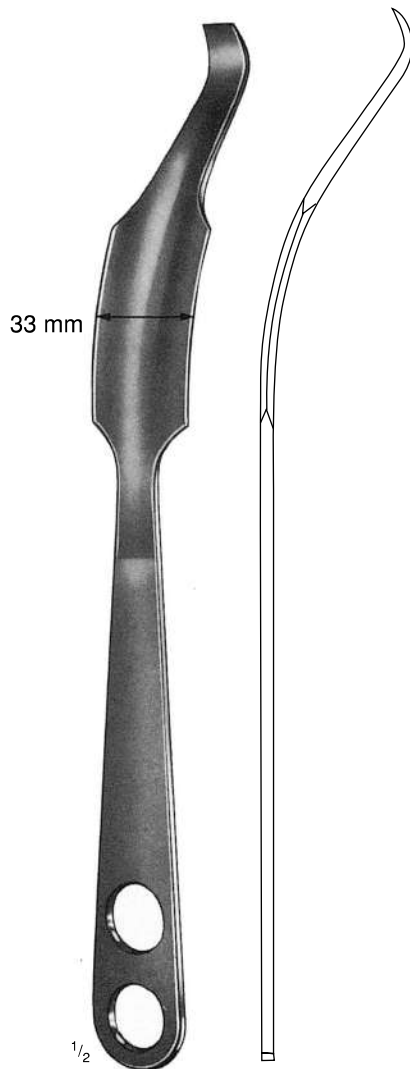

**Bone Elevators**  
**Leviers á os**  
**Knochenheber**

"a vision" not just a company

**DURRANI & COMPANY**

**Bone Elevators**  
Leviers á os  
Knochenhebel

$\frac{1}{2}$   
Hohmann  
28 cm/11"  
45-701-033

$\frac{1}{2}$   
Hohmann  
24 cm/9 $\frac{1}{2}$ "  
45-701-043

$\frac{1}{2}$   
Hohmann  
25 cm/10"  
45-701-022

"a vision" not just a company  
**DURRANI & COMPANY**