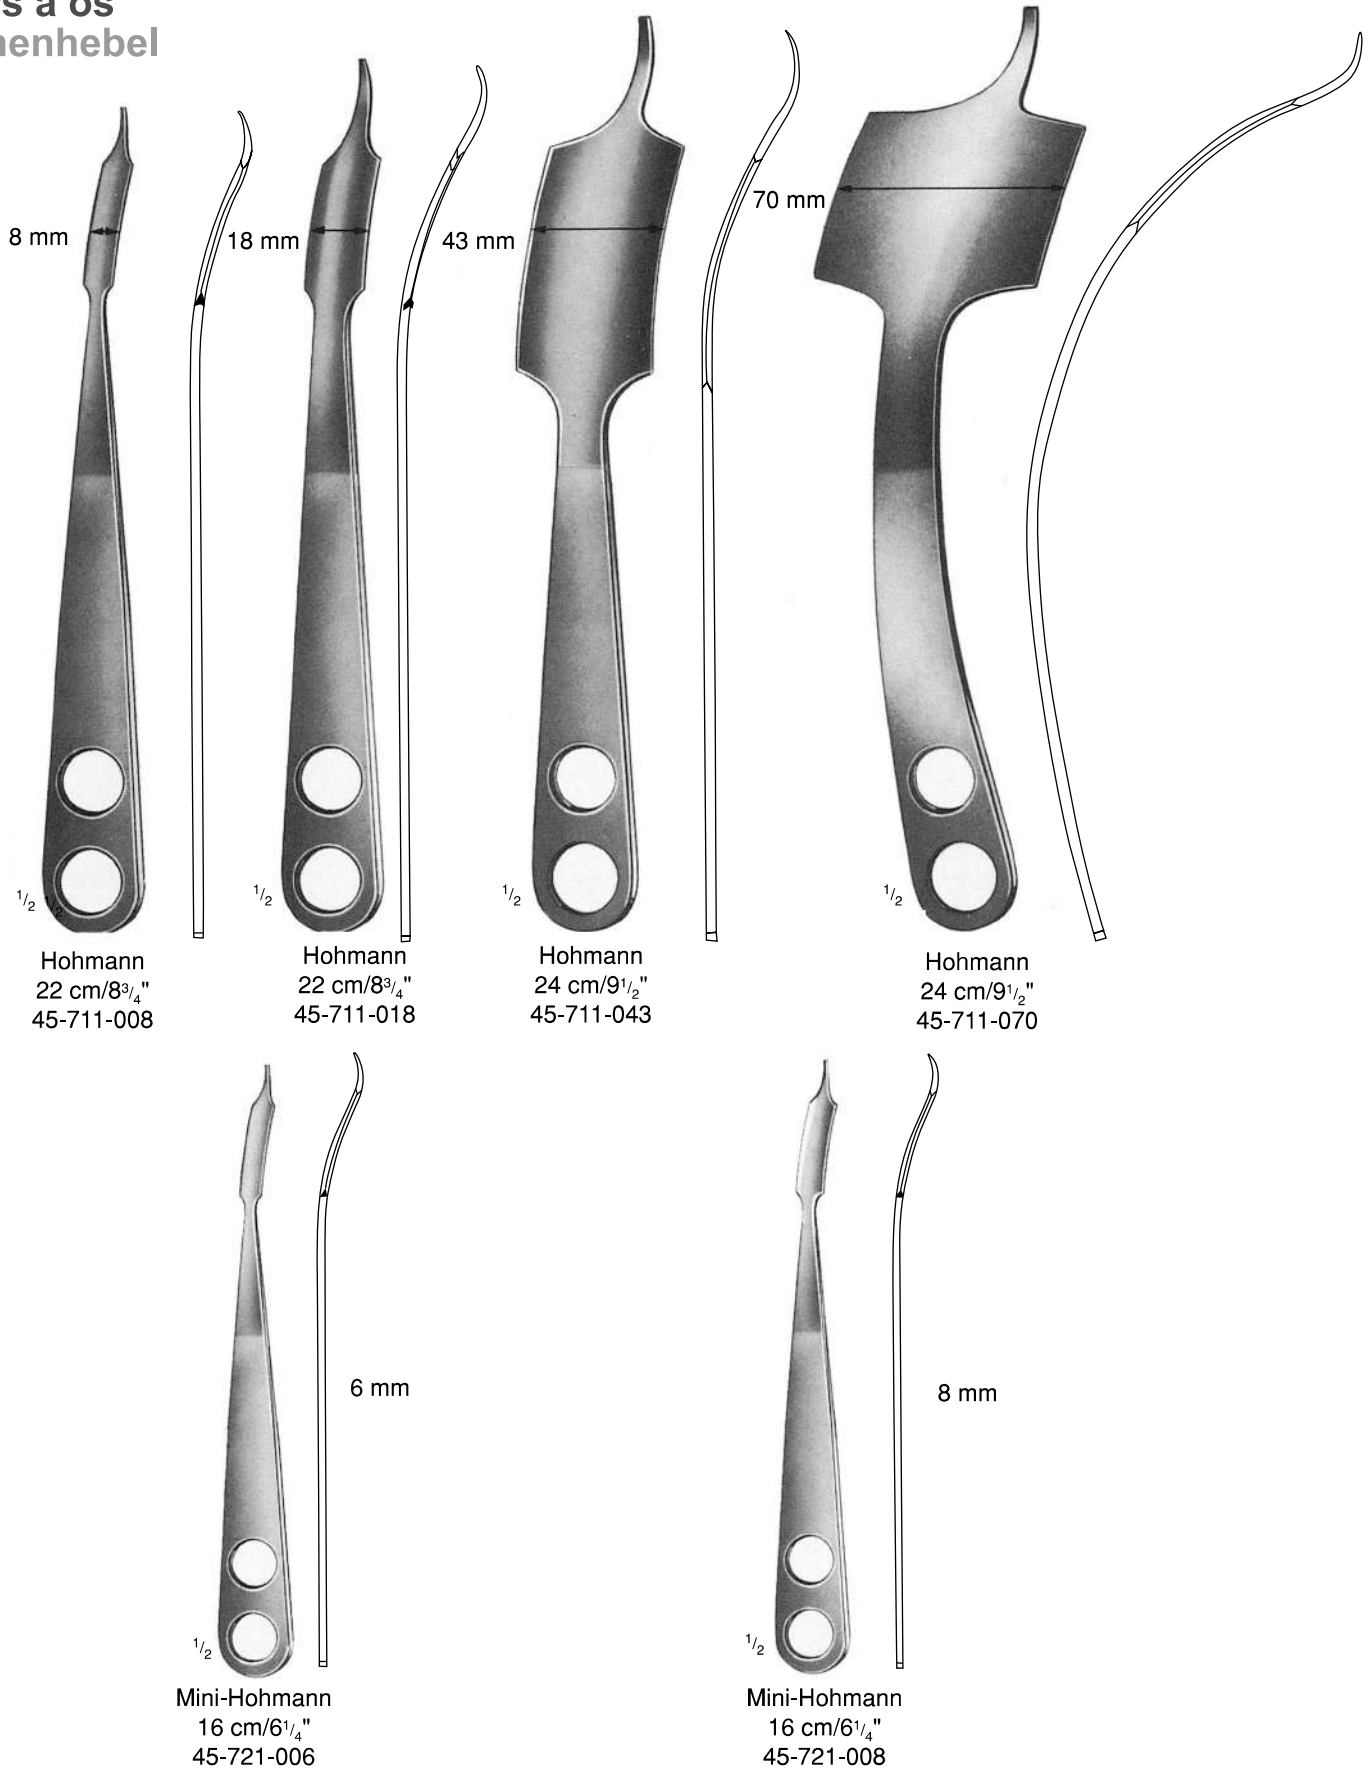

Bruns  
17 cm/6<sup>3</sup>/<sub>4</sub>"

"a vision" not just a company

**DURRANI & COMPANY**

**Bone Curettes**  
**Curettes Tranchentes**  
**Scharfe Löffel**

"a vision" not just a company

**DURRANI & COMPANY**

**Bone Elevators**  
**Leviers á os**  
**Knochenheber**

"a vision" not just a company

**DURRANI & COMPANY**

**Bone Elevators**  
Leviers á os  
Knochenhebel

$\frac{1}{2}$   
Hohmann  
28 cm/11"  
45-701-033

$\frac{1}{2}$   
Hohmann  
24 cm/9 $\frac{1}{2}$ "  
45-701-043

$\frac{1}{2}$   
Hohmann  
25 cm/10"  
45-701-022

"a vision" not just a company  
**DURRANI & COMPANY**