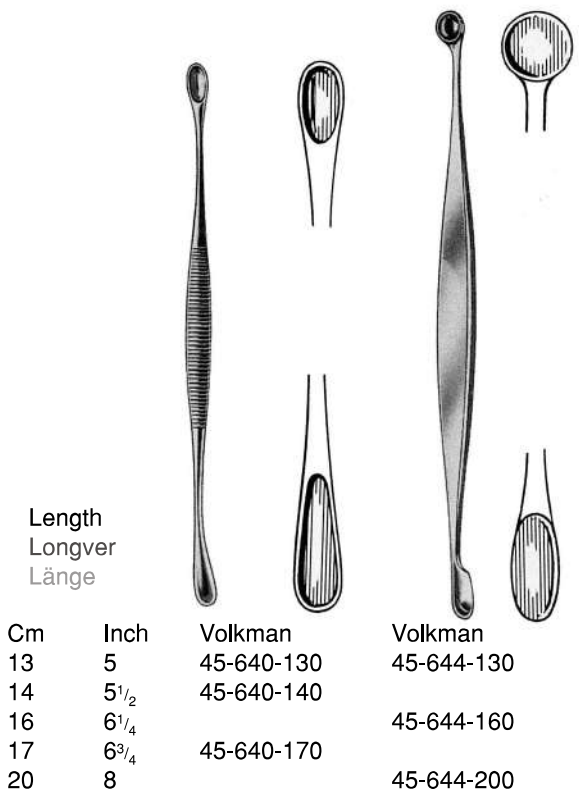

Bruns  
17 cm/6<sup>3</sup>/<sub>4</sub>"

"a vision" not just a company

**DURRANI & COMPANY**

**Bone Curettes**  
**Curettes Tranchentes**  
**Scharfe Löffel**

"a vision" not just a company

**DURRANI & COMPANY**

**Bone Elevators**  
**Leviers á os**  
**Knochenheber**

"a vision" not just a company

**DURRANI & COMPANY**

**Bone Elevators**  
Leviers á os  
Knochenhebel

$\frac{1}{2}$   
Hohmann  
28 cm/11"  
45-701-033

$\frac{1}{2}$   
Hohmann  
24 cm/9 $\frac{1}{2}$ "  
45-701-043

$\frac{1}{2}$   
Hohmann  
25 cm/10"  
45-701-022

"a vision" not just a company  
**DURRANI & COMPANY**